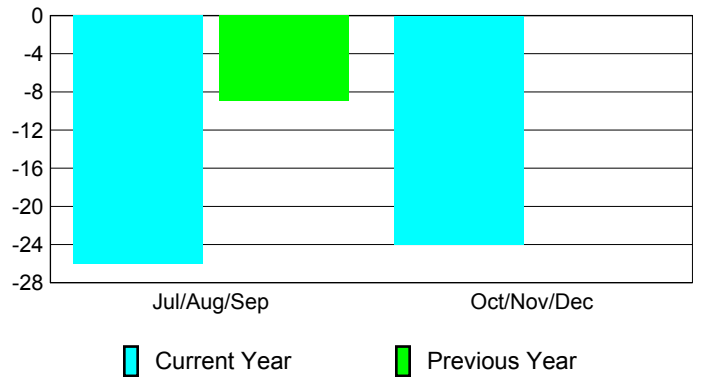

Comparison of Membership Gain/Loss

Current Year Compared to the Previous Year