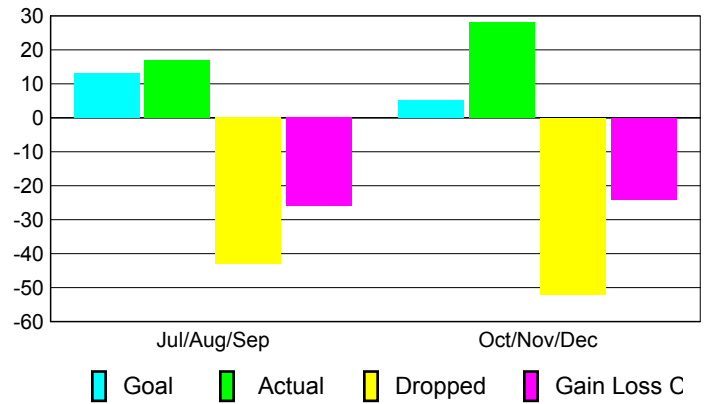

Membership Results 2010-2011

Goal, New, Dropped, Gain/Loss