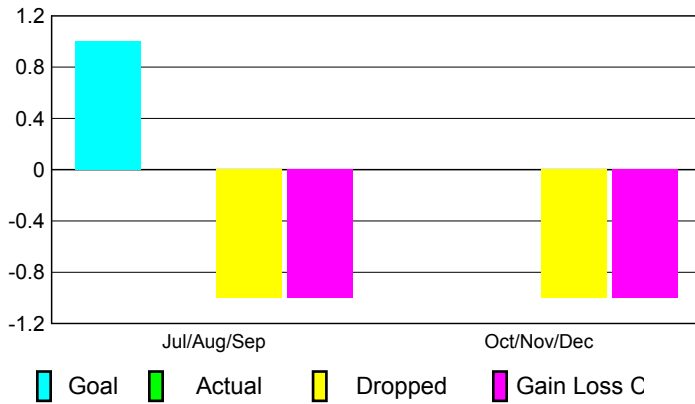

2010-2011 GMT Reports for District (or Undistricted) **District 13 J**

GMT: STEVEN D SHERER

Location: OHIO

GMT CA: 1

CLUBS

**Club Results
2010-2011**

**Clubs
2009-2010**

Month	New Club Goal	Actual New Clubs	Actual Dropped Clubs	Gain/ Loss of Clubs	Gain/ Loss of Clubs
Jul/Aug/Sep	1	0	-1	-1	0
Oct/Nov/Dec	0	0	-1	-1	0
Totals	1	0	-2	-2	0

Club Results 2010-2011

Goal, New, Dropped, Gain/Loss

Comparison of Club Gain/Loss

Current Year Compared to the Previous Year

YTD Status Quo Clubs 2010-2011

Status Quo Clubs Compared to Status Quo Members

MEMBERSHIP